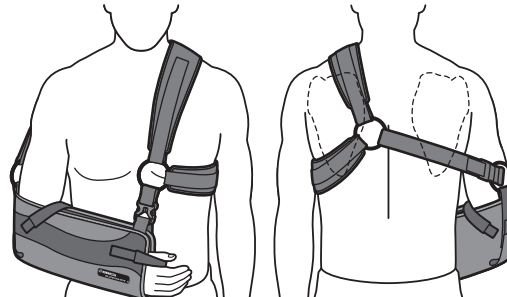

Slingshot™ 3

FITTING INSTRUCTIONS

- SWEDISH
- DANISH
- FINNISH
- NORWEGIAN
- ROMANIAN
- DUTCH
- POLISH

Breg, Inc.
 2382 Faraday Avenue, Suite 300
 Carlsbad, CA 92008 USA
 P: 800-321-0607
 F: 800-329-2734
 www.breg.com
 ©2023 Breg, Inc. All rights reserved.