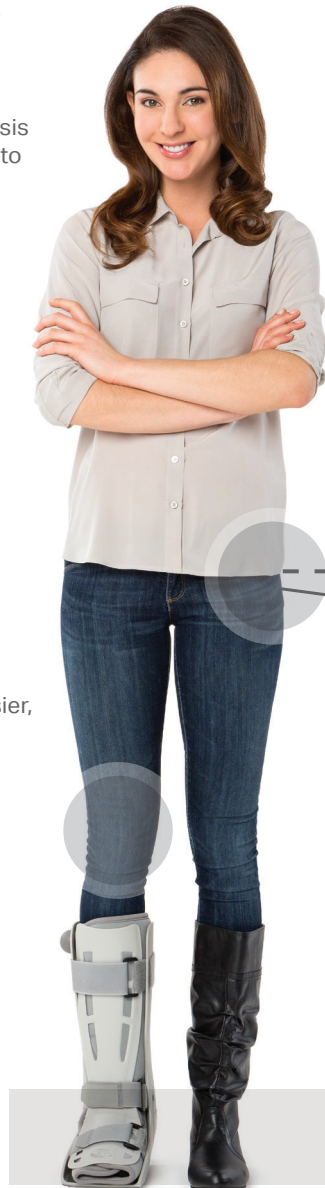

Genesis Walker Boot

The lightest full shell walker boot on the market

Walker / Ankle / Foot 

Just
Got
Better!

Genesis Walker Tall & Mid-Calf

Genesis Walker

Not all walker boots are created equal.

The Genesis Walker, inspired by **athletic footwear technology**, offers a **biomechanically natural gait**, mirroring a normal shoe for **seamless daily life integration** during recovery.

Customizable Shell

The Genesis Walker may be adjusted for patients with larger calf muscles. A cut line allows the boot to be cut to accommodate a large calf.

Happy feet, Healthy body

Narrow Heel Design
Mimics standard shoe width to reduce knee strain and facilitate easier, more **natural walking**.

Proper heel height and width reduces pelvic tilt and secondary knee pain

Low Heel Advantage
The Genesis Walker features the market's **lowest heel height**, aligning closely with standard shoes to minimize pelvic tilt and **prevent secondary hip and back pain**.

Maneuverability

* Data on file.

** Standard shoe is defined as a standard men's dress shoe with an approximate heel height of 1 inch.

The Genesis Advantage

Walk Normally While Recovering

The Genesis Walker's **streamlined design** provides a low profile look and feel. This reduces the feeling of bulk and makes it noticeably easier to maneuver.