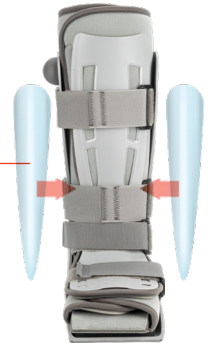

Proper heel height and width reduces pelvic tilt and secondary knee pain

Low Heel Advantage
The Genesis Walker features the market's **lowest heel height**, aligning closely with standard shoes to minimize pelvic tilt and **prevent secondary hip and back pain**.

Maneuverability

* Data on file.

** Standard shoe is defined as a standard men's dress shoe with an approximate heel height of 1 inch.

The Genesis Advantage

Walk Normally While Recovering

The Genesis Walker's **streamlined design** provides a low profile look and feel. This reduces the feeling of bulk and makes it noticeably easier to maneuver.

Engineered Tread Design

Rocker Bottom

Engineered for natural gait by **mimicking healthy ankle movement**, promoting smoother walking with an immobilized ankle.

Scalloped No-Slip Tread

Athletic shoe tread design provides traction on a variety of surfaces permitting better cross-directional maneuverability.

Control

Performance that Delivers

The Genesis Walker delivers control, support and protection to the foot and ankle from time of injury until full recovery.

Dual Air Chambers

Offer **uniform compression** from foot to ankle, securing position for **enhanced control and comfort during healing**.