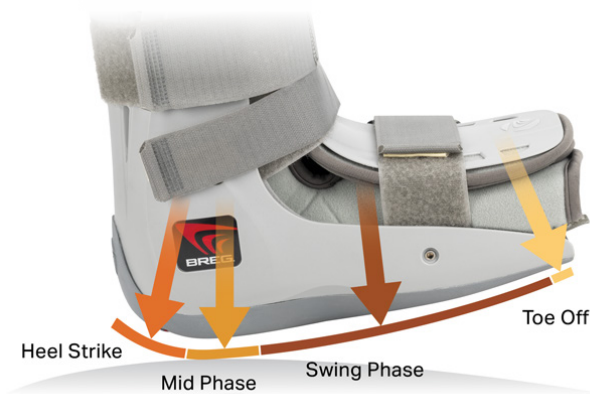

Proper heel height and width reduces pelvic tilt and secondary knee pain

Low Heel Advantage
The Genesis Walker features the market's **lowest heel height**, aligning closely with standard shoes to minimize pelvic tilt and **prevent secondary hip and back pain**.

Maneuverability

* Data on file.

** Standard shoe is defined as a standard men's dress shoe with an approximate heel height of 1 inch.

The Genesis Advantage

Walk Normally While Recovering

The Genesis Walker's **streamlined design** provides a low profile look and feel. This reduces the feeling of bulk and makes it noticeably easier to maneuver.

Engineered Tread Design

Rocker Bottom

Engineered for natural gait by **mimicking healthy ankle movement**, promoting smoother walking with an immobilized ankle.

Scalloped No-Slip Tread

Athletic shoe tread design provides traction on a variety of surfaces permitting better cross-directional maneuverability.

Control

Performance that Delivers

The Genesis Walker delivers control, support and protection to the foot and ankle from time of injury until full recovery.

Dual Air Chambers

Offer **uniform compression** from foot to ankle, securing position for **enhanced control and comfort during healing**.