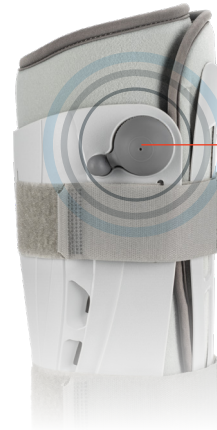

Built-in Pneumatic System

Integrated Air Pump

Enables **precise pressure adjustments** for foot and ankle support without the need for an external hand pump.

Hard Shell Convenience

Offers **cast-like control** with walker flexibility, adjustable for swelling, easy inspections, and dressing changes, ensuring optimal injury protection.