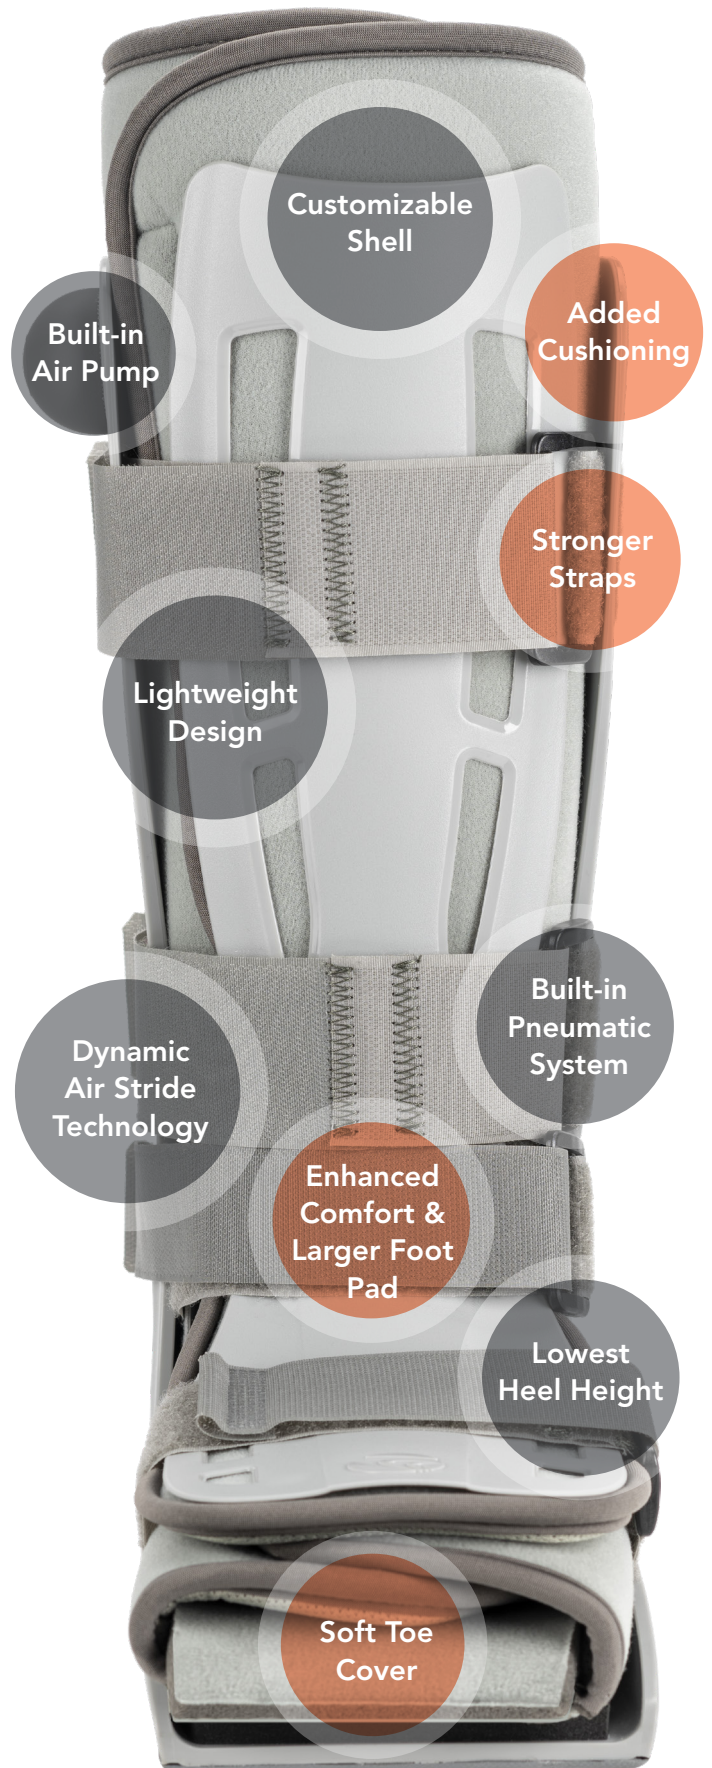

Genesis Walker Boot

The lightest full shell walker boot on the market

Walker / Ankle / Foot 

Just
Got
Better!

Genesis Walker Tall & Mid-Calf

Genesis Walker

Not all walker boots are created equal.

The Genesis Walker, inspired by **athletic footwear technology**, offers a **biomechanically natural gait**, mirroring a normal shoe for **seamless daily life integration** during recovery.

The lightweight, low profile **Genesis Walker** revolutionizes patient **comfort, maneuverability and control**.

The Genesis Advantage

Comfort

Comfort with Every Step

The **Genesis Walker is the lightest full shell pneumatic walker on the market***

It has been computer engineered to provide strength where required while eliminating extra weight.

Dynamic Air Stride Technology
Inspired by athletic shoes, the Genesis Walker features a **heel air chamber** to **absorb shock** and enhance walking comfort.

Proper heel height and width reduces pelvic tilt and secondary knee pain

Low Heel Advantage
The Genesis Walker features the market's **lowest heel height**, aligning closely with standard shoes to minimize pelvic tilt and **prevent secondary hip and back pain**.